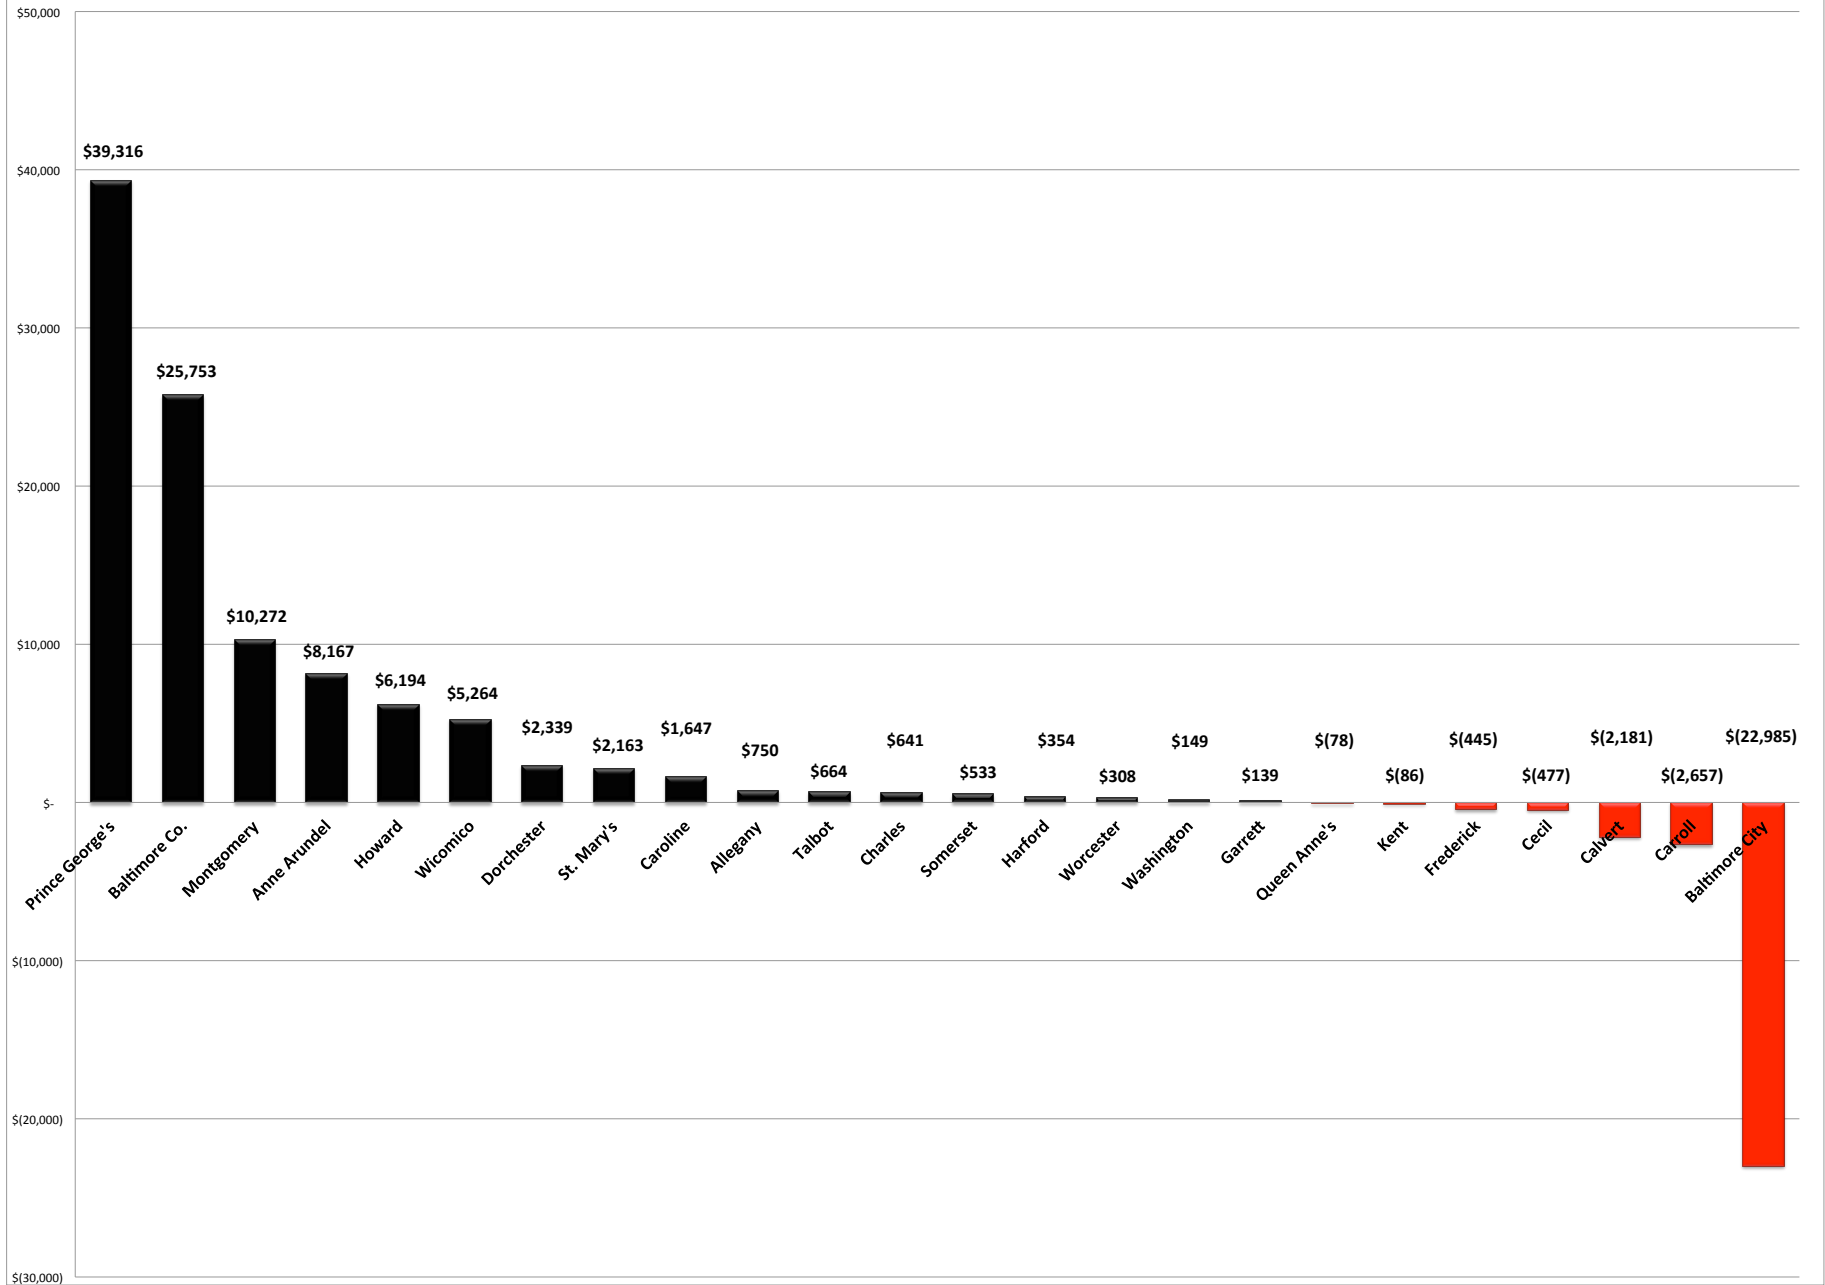

## FY 16 State Education Aid Compared to Current (FY 15) Year

(In millions)

Source: MSDE DRAFT Calculations FY 2016 (4-29-15)