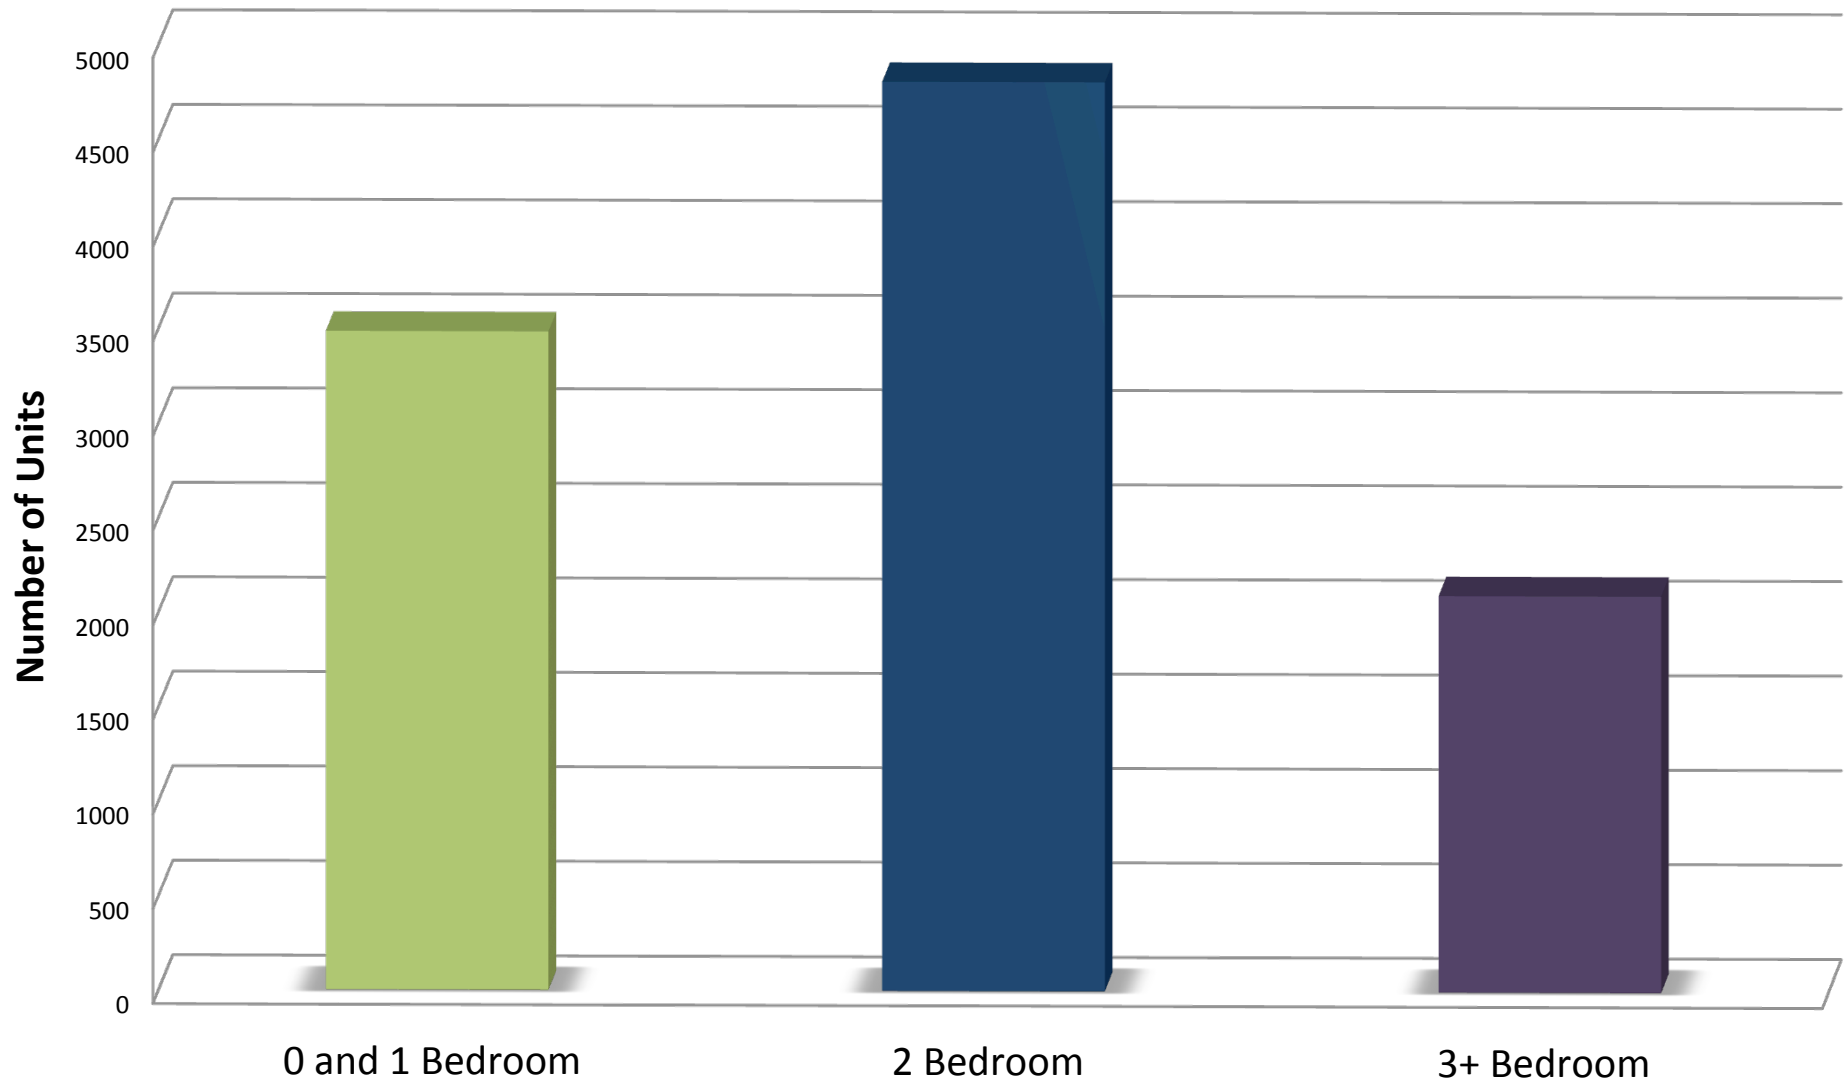

Bedroom Size of Family LIHTC Units in the Baltimore Region

Source: Files produced to ACLU of Maryland by MD DHCD in 2011 and 2013, HUD LIHTC Database